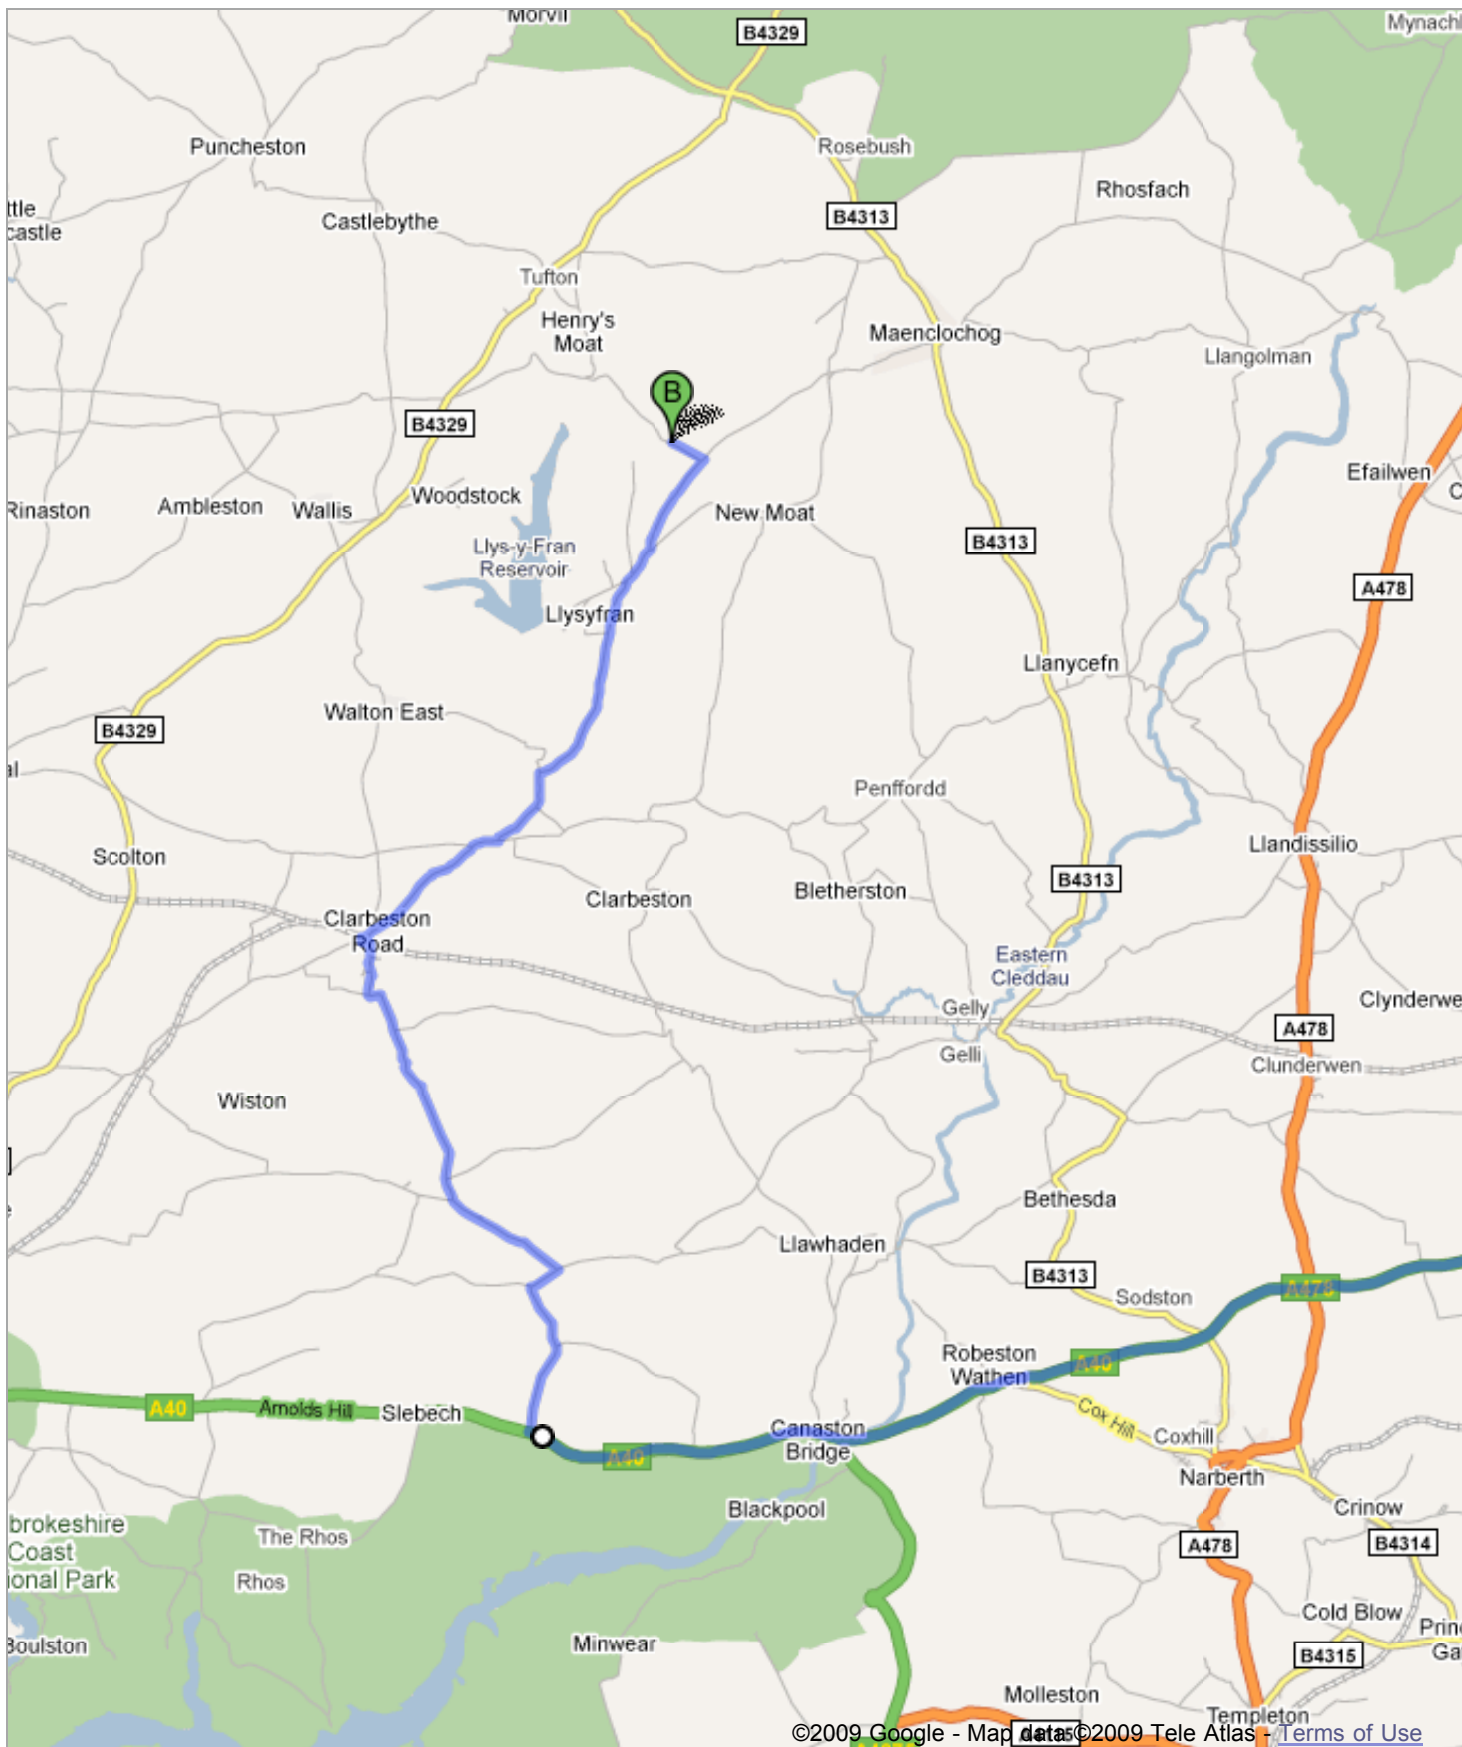

To see all the details that are visible on the screen, use the "Print" link next to the map.

Driving directions to Unknown road

33.2 mi – about 48 mins

Via A40

 Carmarthen SA31 3AS
UK

-
- | | |
|-----------------------------------------------------------------------------------------------------------------------------------------------------------------------------------|---------|
| 1. Head southwest on A40 | 8.6 mi |
| 2. At the roundabout, take the 2nd exit and stay on A40 heading to Hwlfordd/Haverfordwest/Abergwaun/Whitland/Hendy-gwyn/Fishguard
Go through 1 roundabout | 5.5 mi |
| 3. At Blackbridge Roundabout , take the 2nd exit and stay on A40 heading to Hwlfordd/Haverfordwest/Abergwaun/Fishguard
Go through 1 roundabout | 10.3 mi |
| 4. Turn right (signs for Wiston/Clarbeston Rd) | 1.1 mi |
| 5. Turn right | 0.2 mi |
| 6. Turn left | 2.5 mi |
| 7. Turn right toward Market PI S | 0.4 mi |
| 8. Turn right at Market PI S | 1.2 mi |
| 9. Turn left | 0.6 mi |
| 10. Turn right | 2.5 mi |
| 11. Turn left | 0.2 mi |
-

 Unknown road

These directions are for planning purposes only. You may find that construction projects, traffic, weather, or other events may cause conditions to differ from the map results, and you should plan your route accordingly. You must obey all signs or notices regarding your route.

Map data ©2009 Tele Atlas